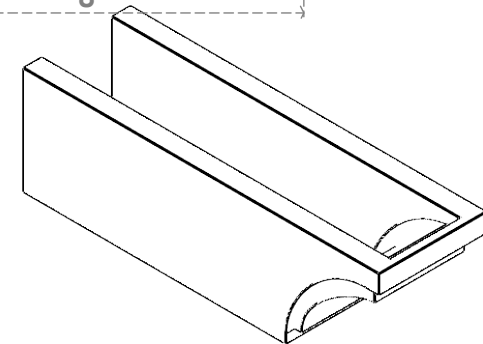

ITEM NUMBER: RFTURO060X06000X20000X006RIV00RCPR

6"W X 6"H X 20"L TIMBERTHANE ROUGH CEDAR RIVERA FAUX WOOD OPEN RAFTER TAIL, 6"L END, PRIMED TAN

GENERATED DATE : 03/02/2023

EKENA MILLWORK
 2300 WEST MAIN ST.
 CLARKSVILLE, TX 75426
 TOLL FREE: 866-607-0453
 WWW.EKENAMILLWORK.COM

NOTES

1. INSTALLATION TO BE COMPLETED IN ACCORDANCE WITH MANUFACTURER'S SPECIFICATIONS.
2. DRAWING MAY NOT BE TO SCALE
3. THIS DRAWING IS INTENDED FOR DESIGN AND PLANNING PURPOSES ONLY.
4. ALL INFORMATION CONTAINED HEREIN WAS CURRENT AT THE TIME OF DEVELOPMENT BUT MUST BE REVIEWED AND APPROVED BY THE PRODUCT MANUFACTURER TO BE CONSIDERED ACCURATE.
5. TIMBERTHANE ARCHITECTURAL PRODUCTS ARE MADE FROM HIGH DENSITY URETHANE AND COME FACTORY PRIMED