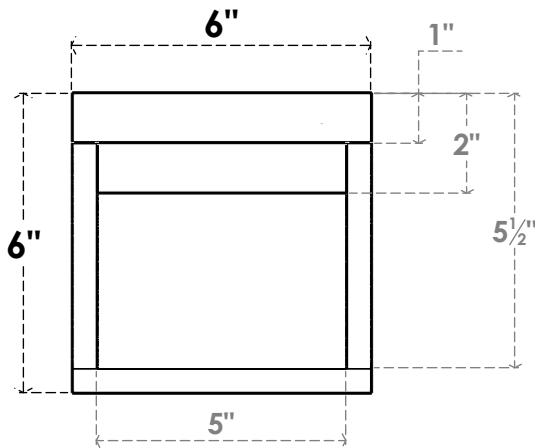

ITEM NUMBER: RFTURO060X06000X20000X006RIV00RCPR

6"W X 6"H X 20"L TIMBERTHANE ROUGH CEDAR RIVERA FAUX WOOD OPEN RAFTER TAIL, 6"L END, PRIMED TAN

GENERATED DATE : 03/02/2023

EKENA MILLWORK
 2300 WEST MAIN ST.
 CLARKSVILLE, TX 75426
 TOLL FREE: 866-607-0453
 WWW.EKENAMILLWORK.COM

NOTES

1. INSTALLATION TO BE COMPLETED IN ACCORDANCE WITH MANUFACTURER'S SPECIFICATIONS.
2. DRAWING MAY NOT BE TO SCALE
3. THIS DRAWING IS INTENDED FOR DESIGN AND PLANNING PURPOSES ONLY.
4. ALL INFORMATION CONTAINED HEREIN WAS CURRENT AT THE TIME OF DEVELOPMENT BUT MUST BE REVIEWED AND APPROVED BY THE PRODUCT MANUFACTURER TO BE CONSIDERED ACCURATE.
5. TIMBERTHANE ARCHITECTURAL PRODUCTS ARE MADE FROM HIGH DENSITY URETHANE AND COME FACTORY PRIMED