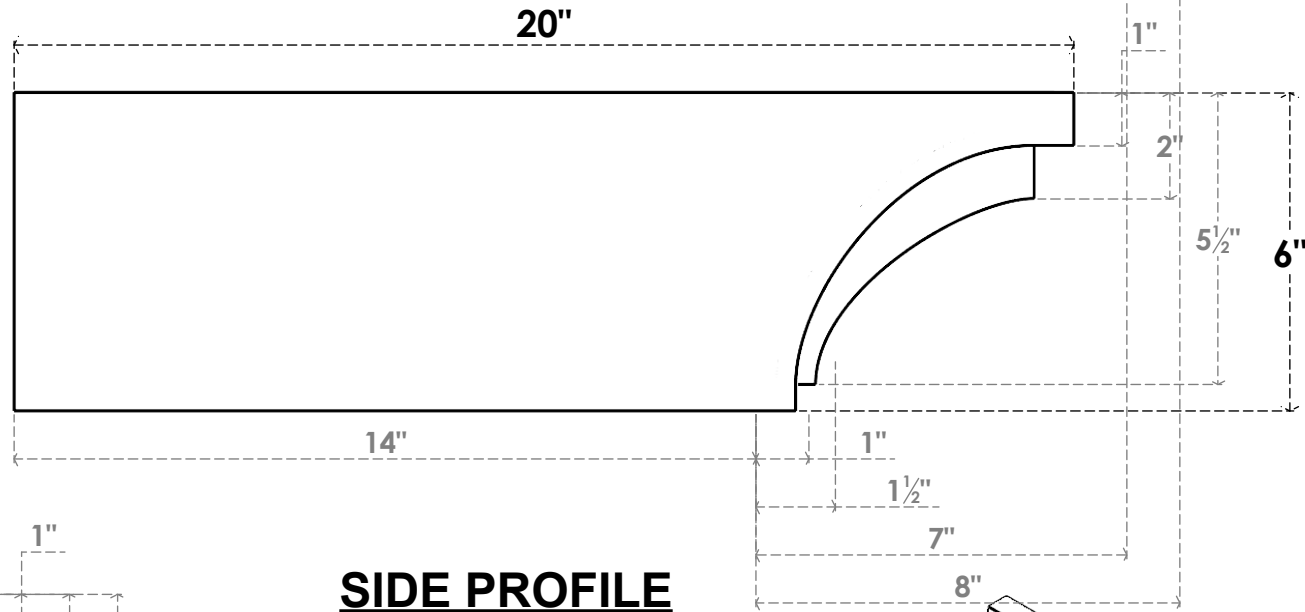

ITEM NUMBER: RFTURO060X06000X20000X006RIV00RCPR

6"W X 6"H X 20"L TIMBERTHANE ROUGH CEDAR RIVERA FAUX WOOD OPEN RAFTER TAIL, 6"L END, PRIMED TAN

GENERATED DATE : 03/02/2023

EKENA MILLWORK
 2300 WEST MAIN ST.
 CLARKSVILLE, TX 75426
 TOLL FREE: 866-607-0453
 WWW.EKENAMILLWORK.COM

NOTES

1. INSTALLATION TO BE COMPLETED IN ACCORDANCE WITH MANUFACTURER'S SPECIFICATIONS.
2. DRAWING MAY NOT BE TO SCALE
3. THIS DRAWING IS INTENDED FOR DESIGN AND PLANNING PURPOSES ONLY.
4. ALL INFORMATION CONTAINED HEREIN WAS CURRENT AT THE TIME OF DEVELOPMENT BUT MUST BE REVIEWED AND APPROVED BY THE PRODUCT MANUFACTURER TO BE CONSIDERED ACCURATE.
5. TIMBERTHANE ARCHITECTURAL PRODUCTS ARE MADE FROM HIGH DENSITY URETHANE AND COME FACTORY PRIMED